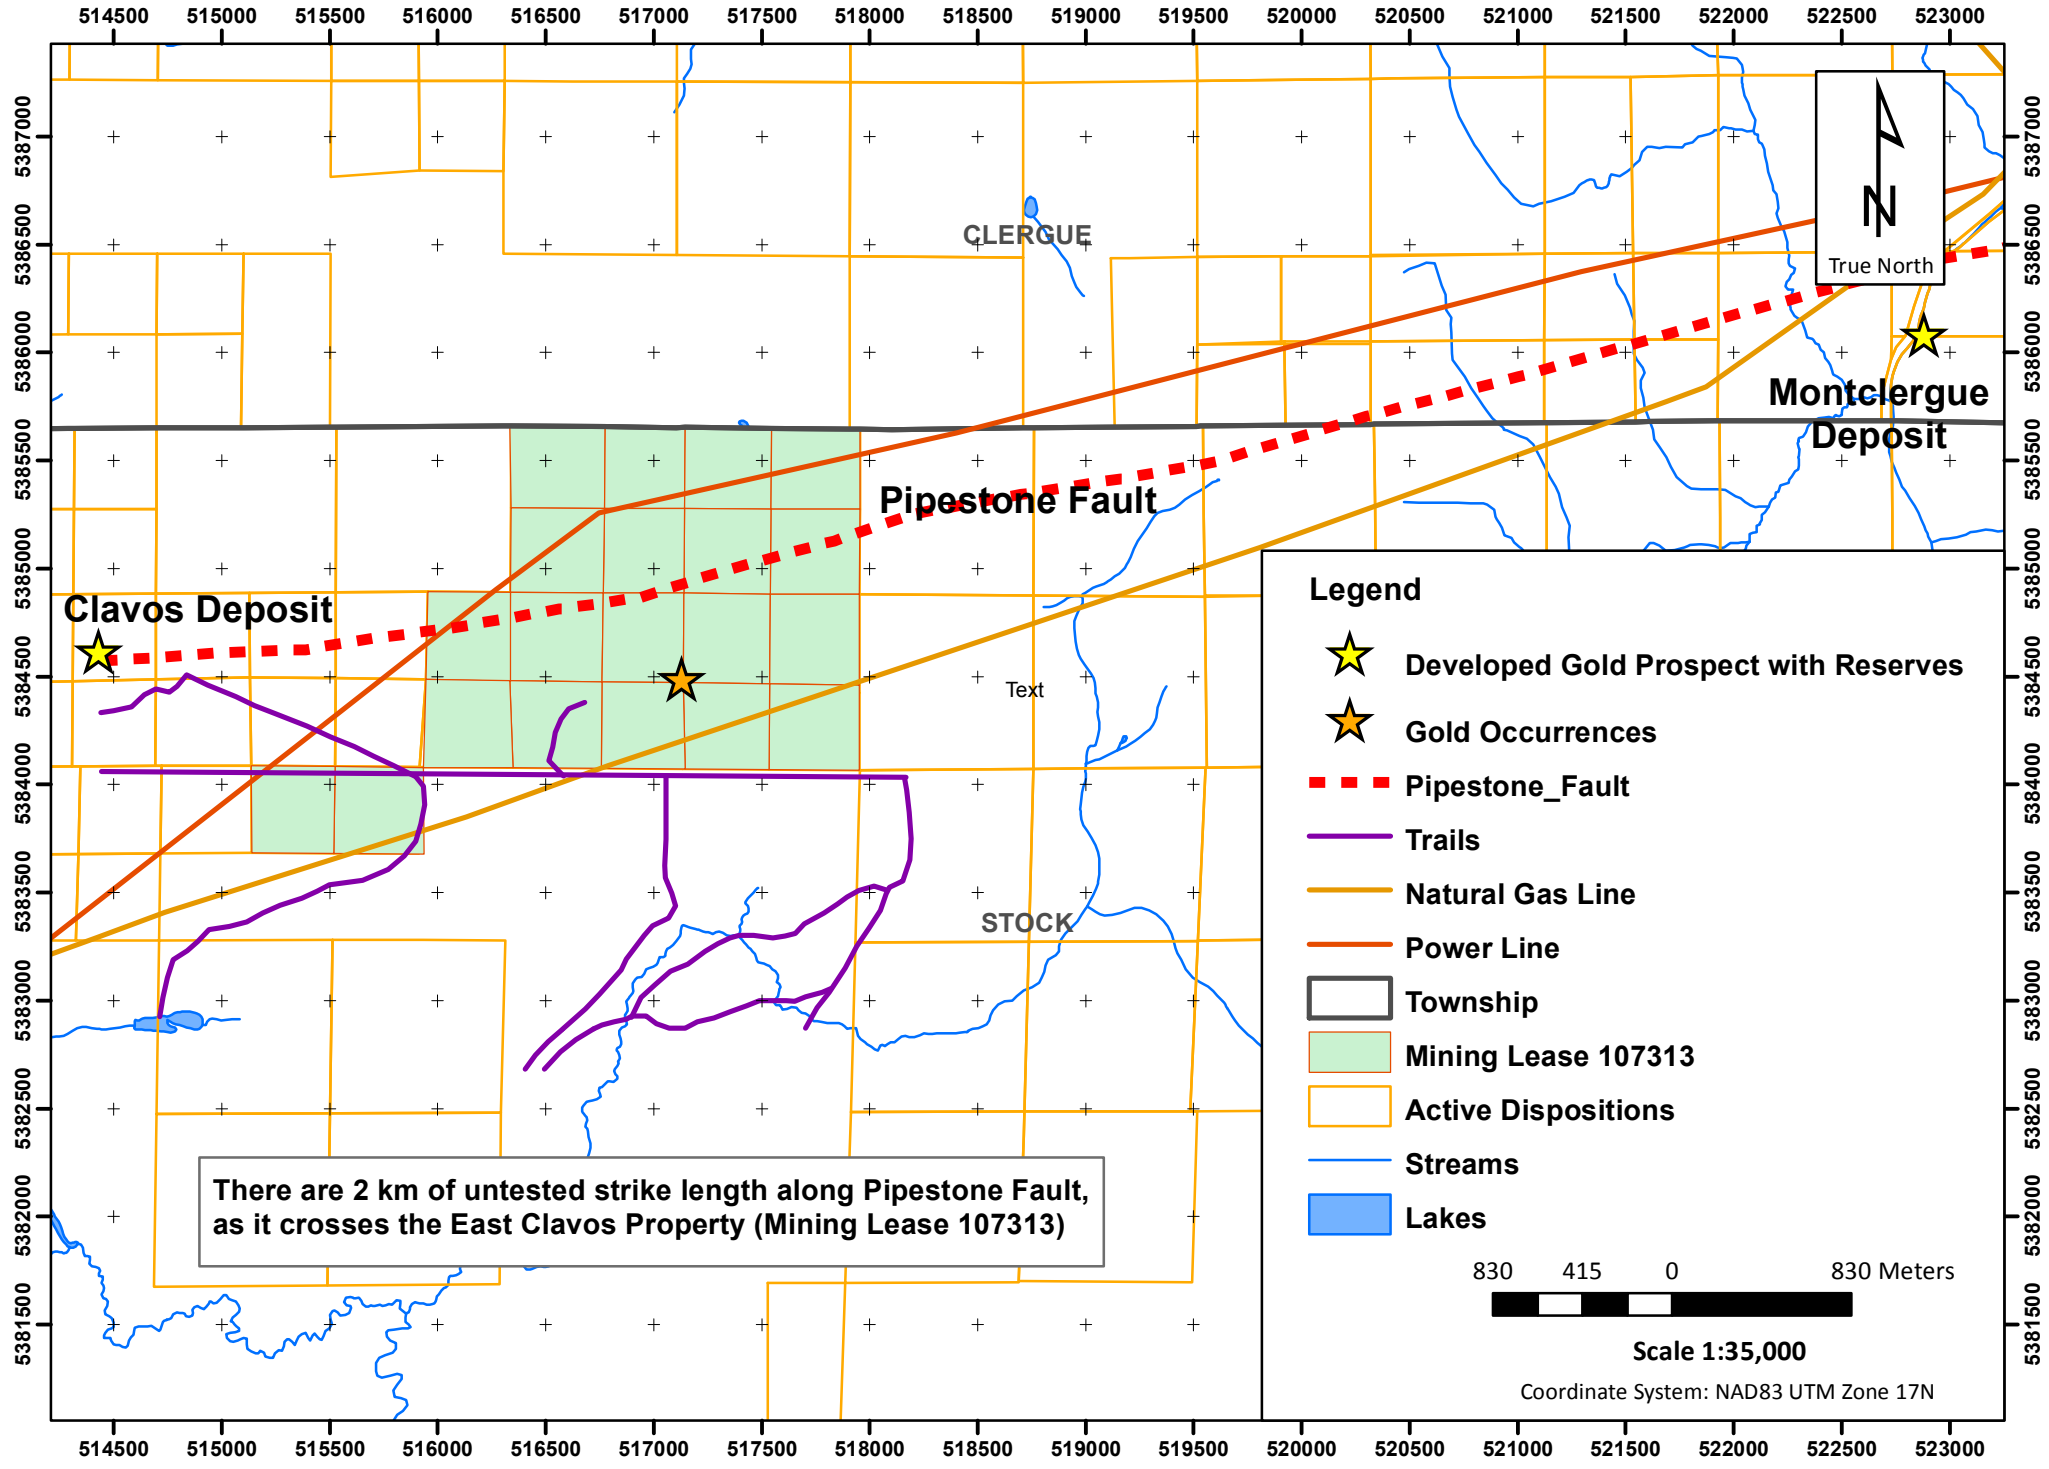

HORNBY BAY MINERAL EXPLORATION LTD.
East Clavos Property (Mining Lease 107313)

Legend

- Developed Gold Prospect with Reserves
- Gold Occurrences
- Pipestone_Fault
- Trails
- Natural Gas Line
- Power Line
- Township
- Mining Lease 107313
- Active Dispositions
- Streams
- Lakes

830 415 0 830 Meters

Scale 1:35,000

Coordinate System: NAD83 UTM Zone 17N